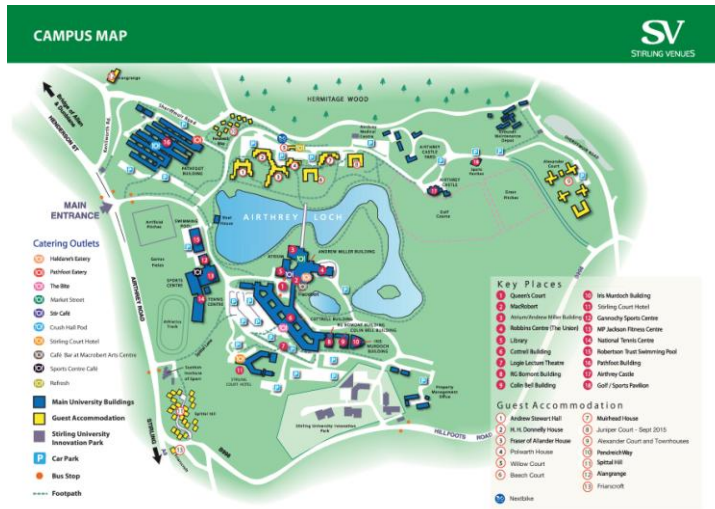

# Accommodation at Stirling University Campus

11<sup>th</sup> – 13<sup>th</sup> / 14<sup>th</sup> August 2017

## Willow Court (It's marked Number 5)

Click [here](#) to enlarge

## ROOM RATES

Single: £35 per night (including breakfast)

Double/Twin: £55 per night (including breakfast)

You may have 2 or 3 nights to stay, it's up to you.

This accommodation site is only about 25 minutes walk to the famous Wallace Monument!

**Thank You.**

**DEADLINE DATE: 29<sup>th</sup> July 2017**

Click [here](#) to enlarge

**REMEMBER the deadline date is 29<sup>th</sup> July 2017!**

**Transportation**

**There is bus service called UniLink which is quite regularly from city centre to University Campus easily!**